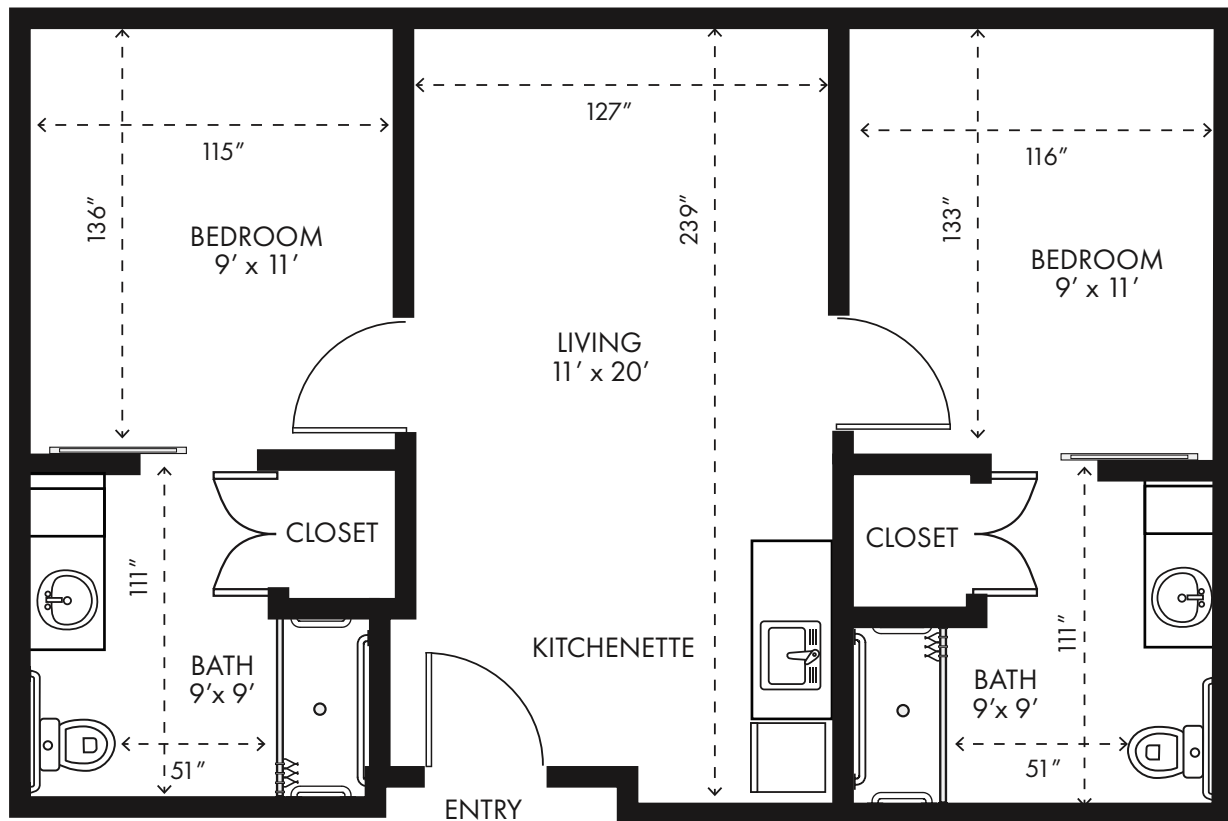

ASSISTED LIVING

THE SAWGRASS

Two Bedroom — 685 sq. ft.

Approximate square footage

Highpoint
at Cape Coral

1701 Four Mile Cove Parkway • Cape Coral, FL 33990 • (239) 677-3969 • HighpointCapeCoral.com

AL License #13360