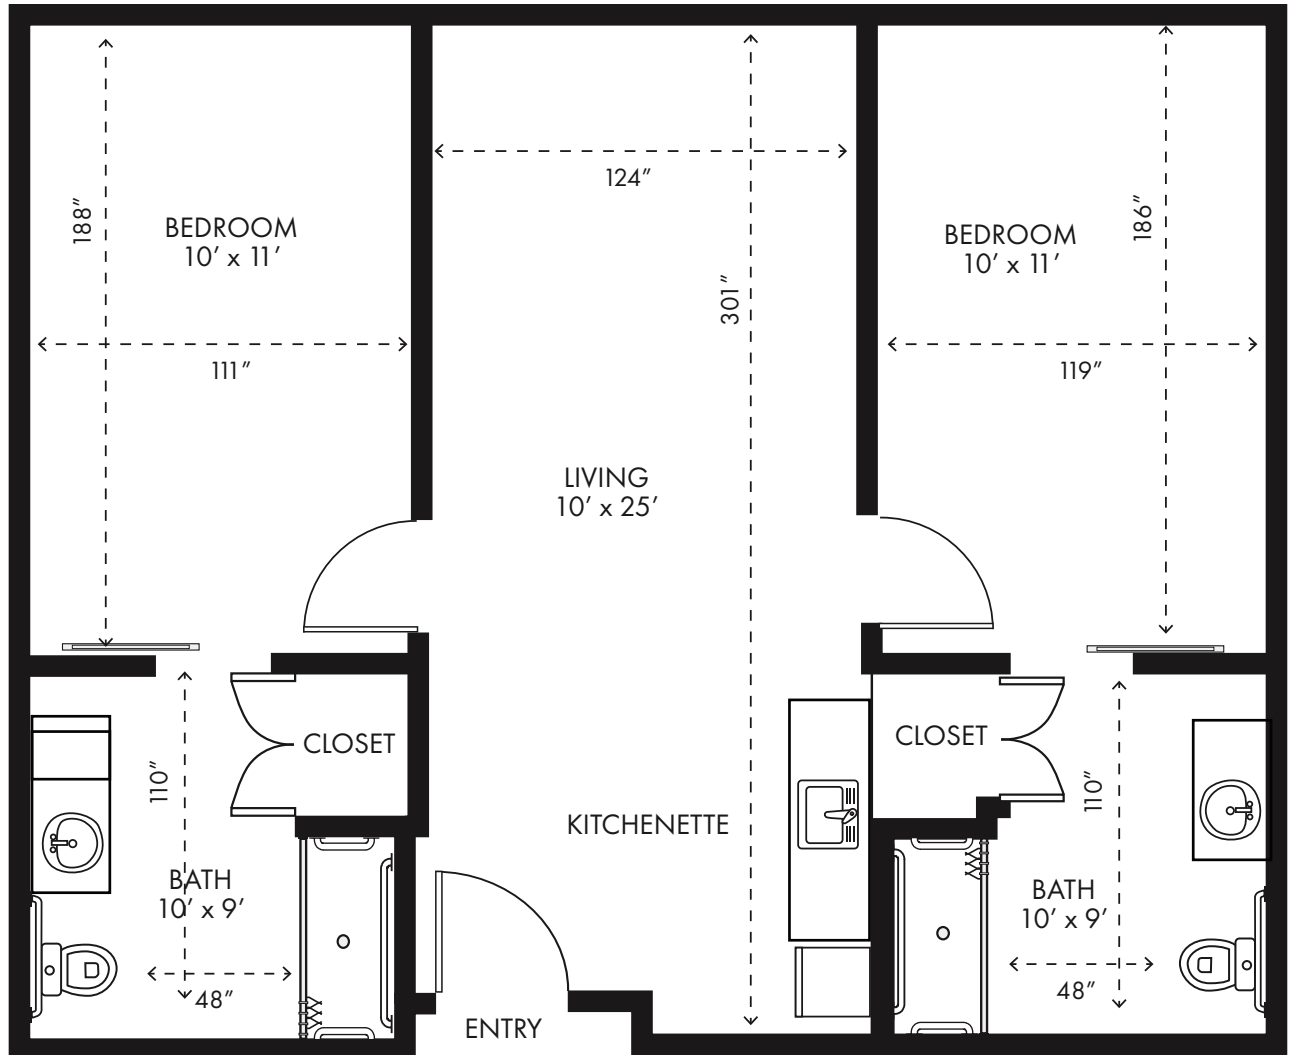

## THE PALMETTO

*Two Bedroom — 810 sq. ft.*

*Approximate square footage*

**Highpoint**  
at Cape Coral

1701 Four Mile Cove Parkway • Cape Coral, FL 33990 • (239) 677-3969 • [HighpointCapeCoral.com](http://HighpointCapeCoral.com)