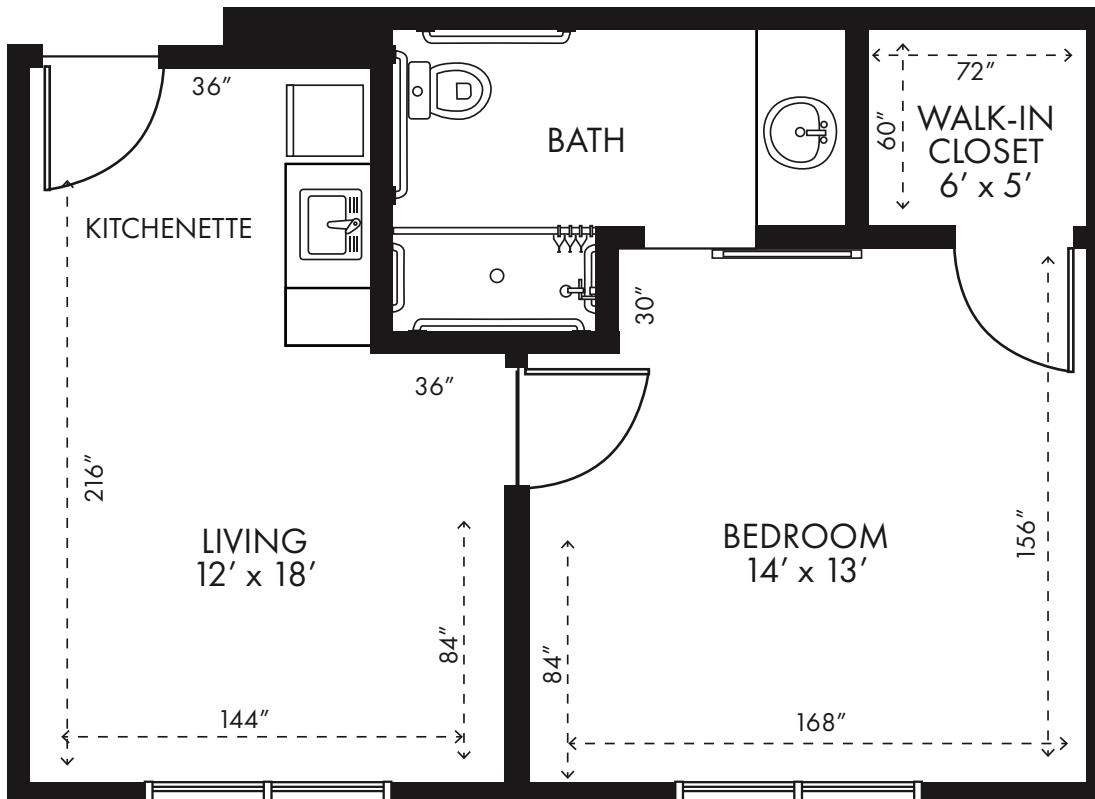

## THE JASMINE

*One Bedroom — 520 sq. ft.*

*Approximate square footage*

**Highpoint**  
at Cape Coral

1701 Four Mile Cove Parkway • Cape Coral, FL 33990 • (239) 677-3969 • [HighpointCapeCoral.com](http://HighpointCapeCoral.com)