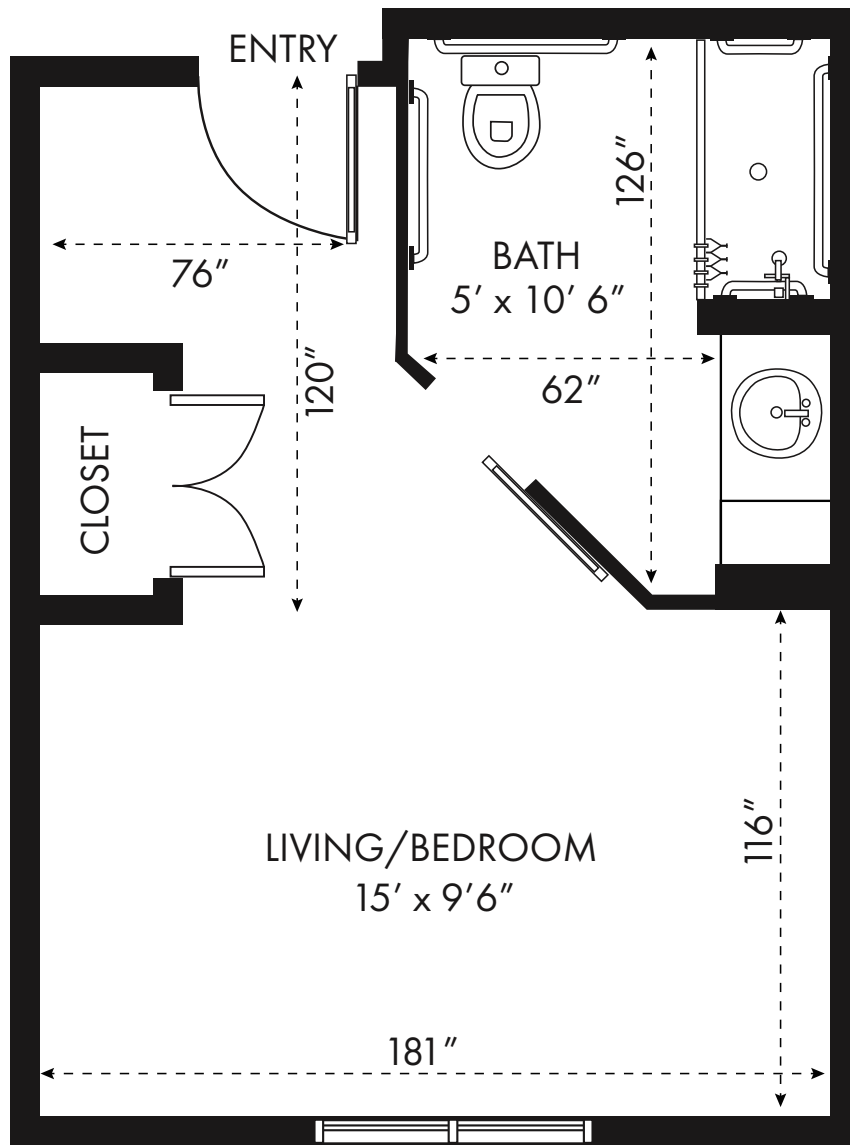

MEMORY CARE

THE CYPRESS Studio — 338 sq. ft.

Approximate square footage

Highpoint
at Cape Coral

1701 Four Mile Cove Parkway • Cape Coral, FL 33990 • (239) 677-3969 • HighpointCapeCoral.com

AL License #13360