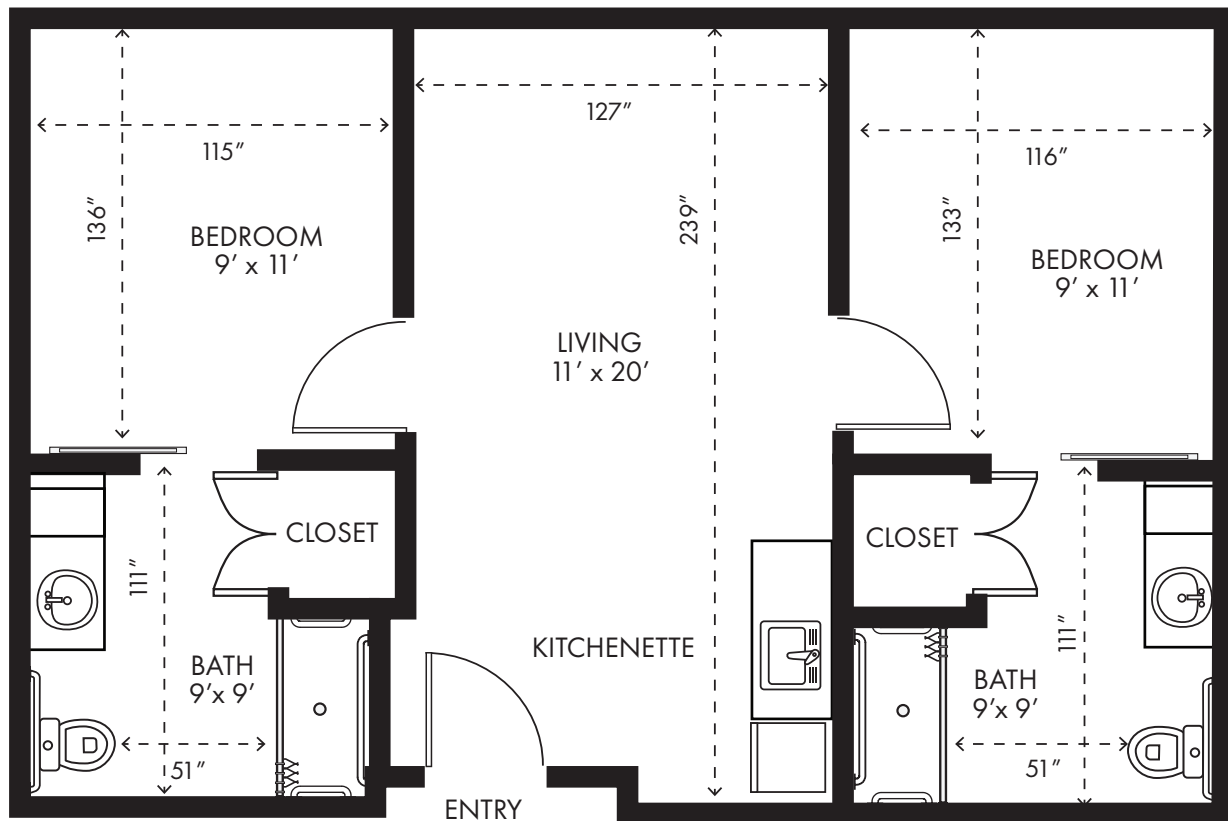

ASSISTED LIVING

THE SAWGRASS

Two Bedroom — 685 sq. ft.

Approximate square footage

Highpoint
at Cape Coral

1701 Four Mile Cove Parkway • Cape Coral, FL 33990 • (239) 677-3969 • HighpointCapeCoral.com

AL License #13360