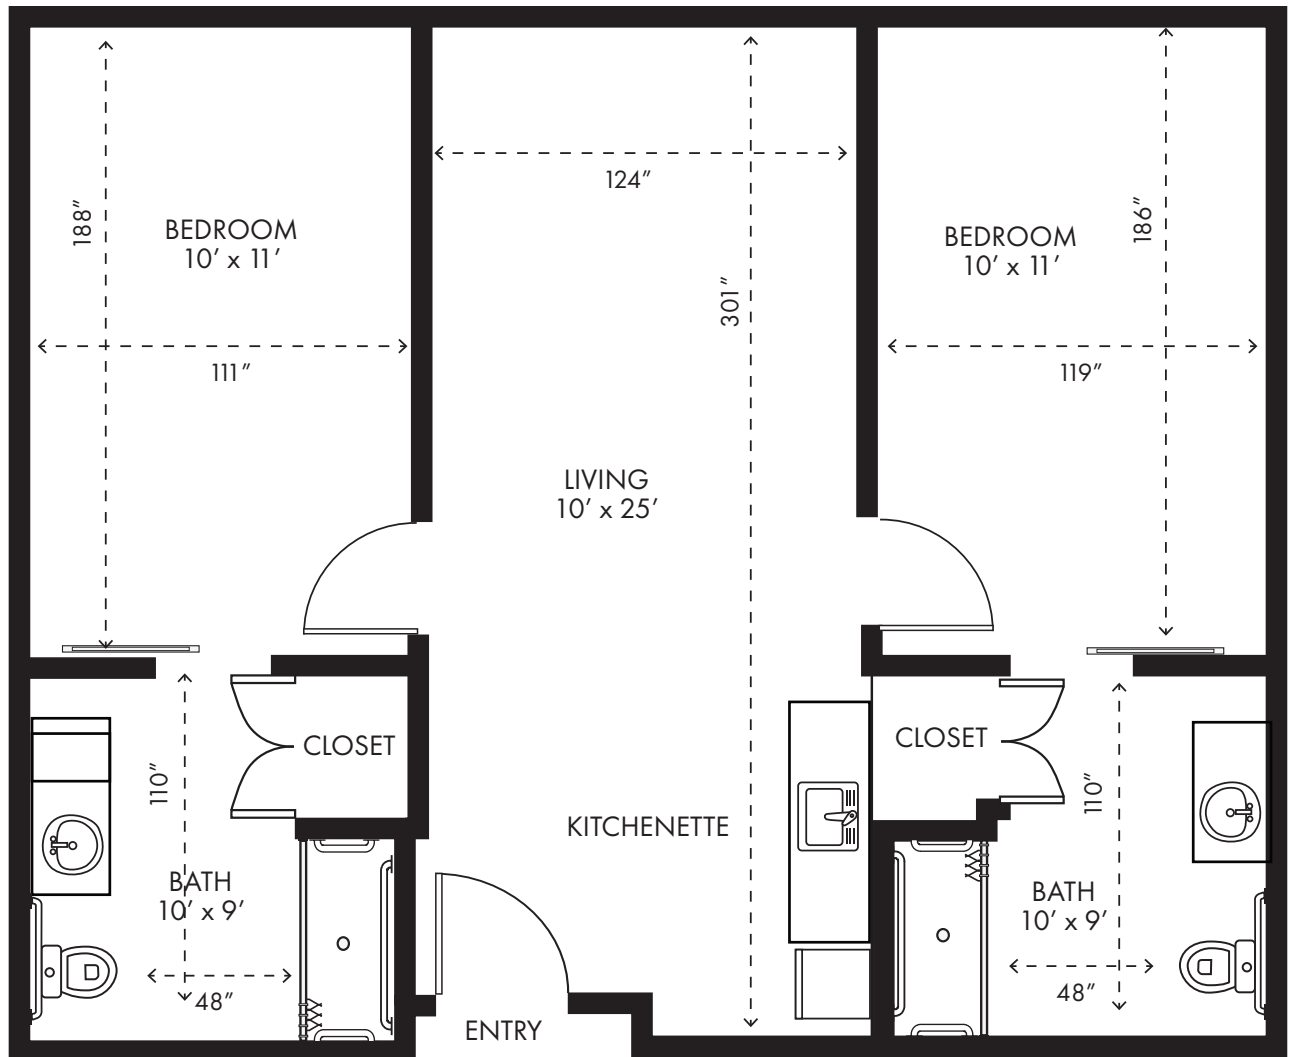

ASSISTED LIVING

THE PALMETTO

Two Bedroom — 810 sq. ft.

Approximate square footage

Highpoint
at Cape Coral

1701 Four Mile Cove Parkway • Cape Coral, FL 33990 • (239) 677-3969 • HighpointCapeCoral.com

AL License #13360