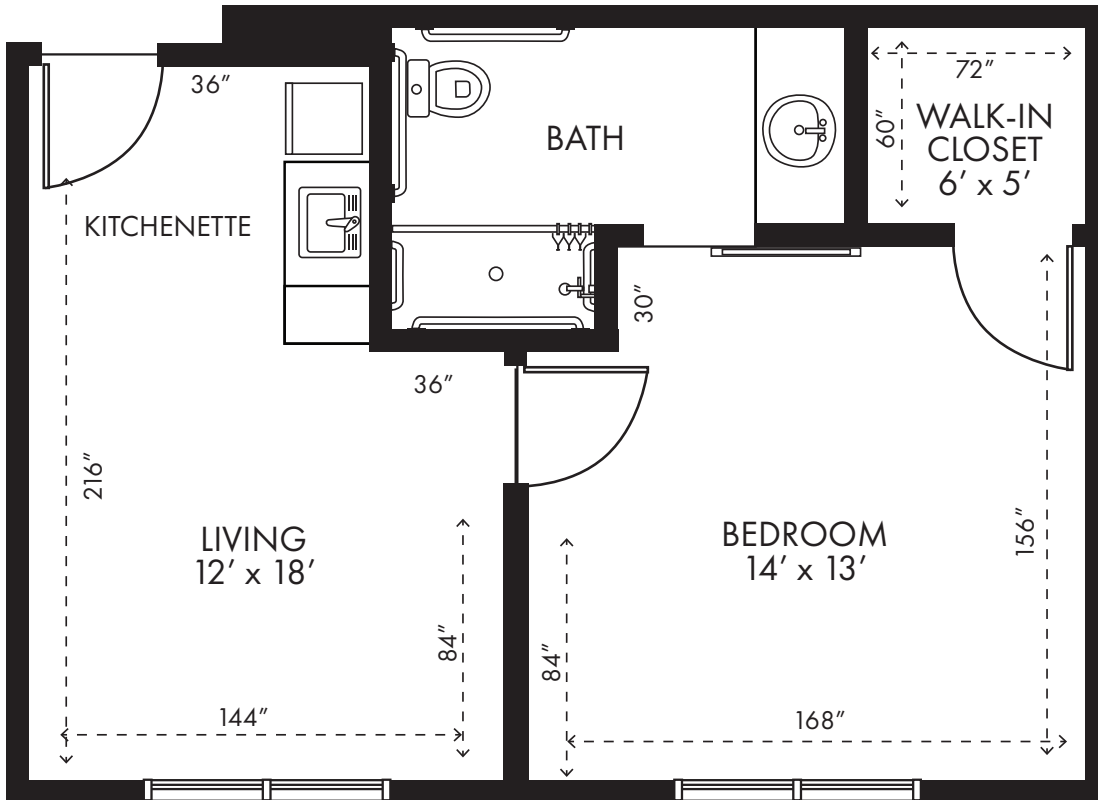

ASSISTED LIVING

THE JASMINE

One Bedroom — 520 sq. ft.

Approximate square footage

Highpoint
at Cape Coral

1701 Four Mile Cove Parkway • Cape Coral, FL 33990 • (239) 677-3969 • HighpointCapeCoral.com

AL License #13360