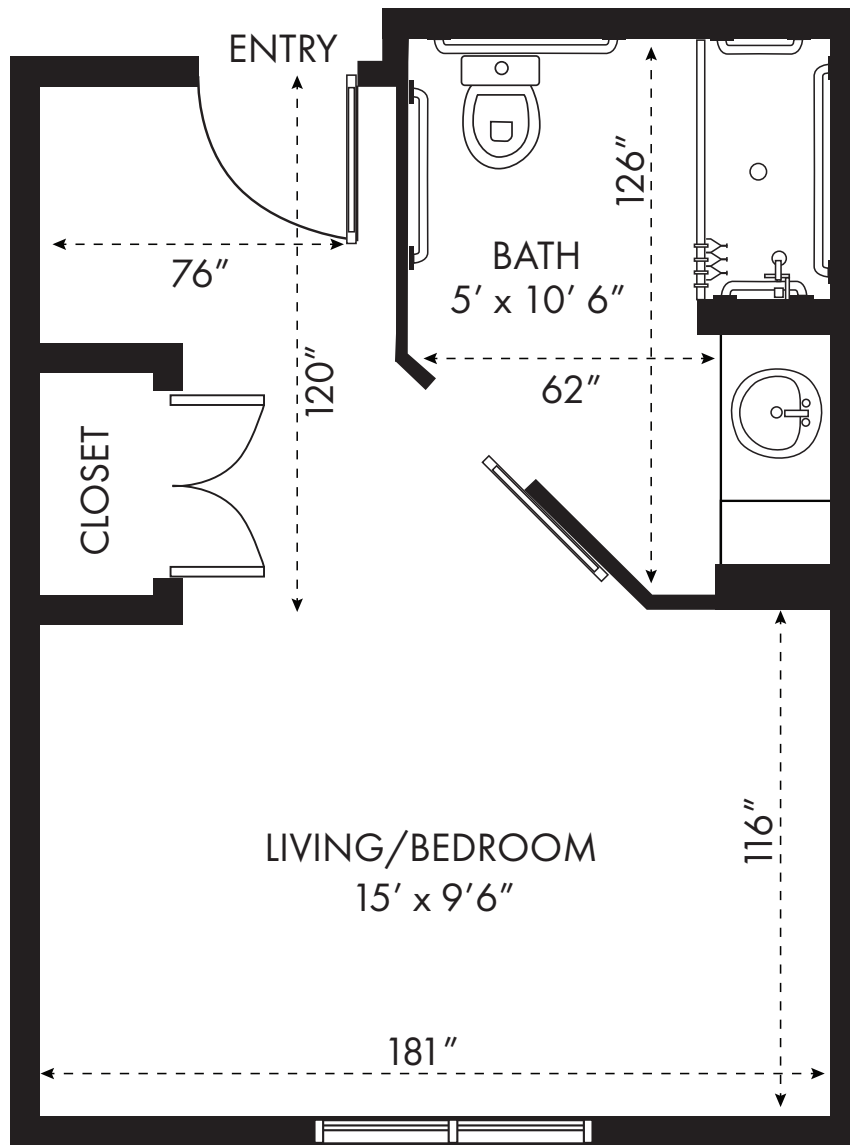

MEMORY CARE

THE CYPRESS Studio — 338 sq. ft.

Approximate square footage

Highpoint
at Cape Coral

1701 Four Mile Cove Parkway • Cape Coral, FL 33990 • (239) 677-3969 • HighpointCapeCoral.com

AL License #13360