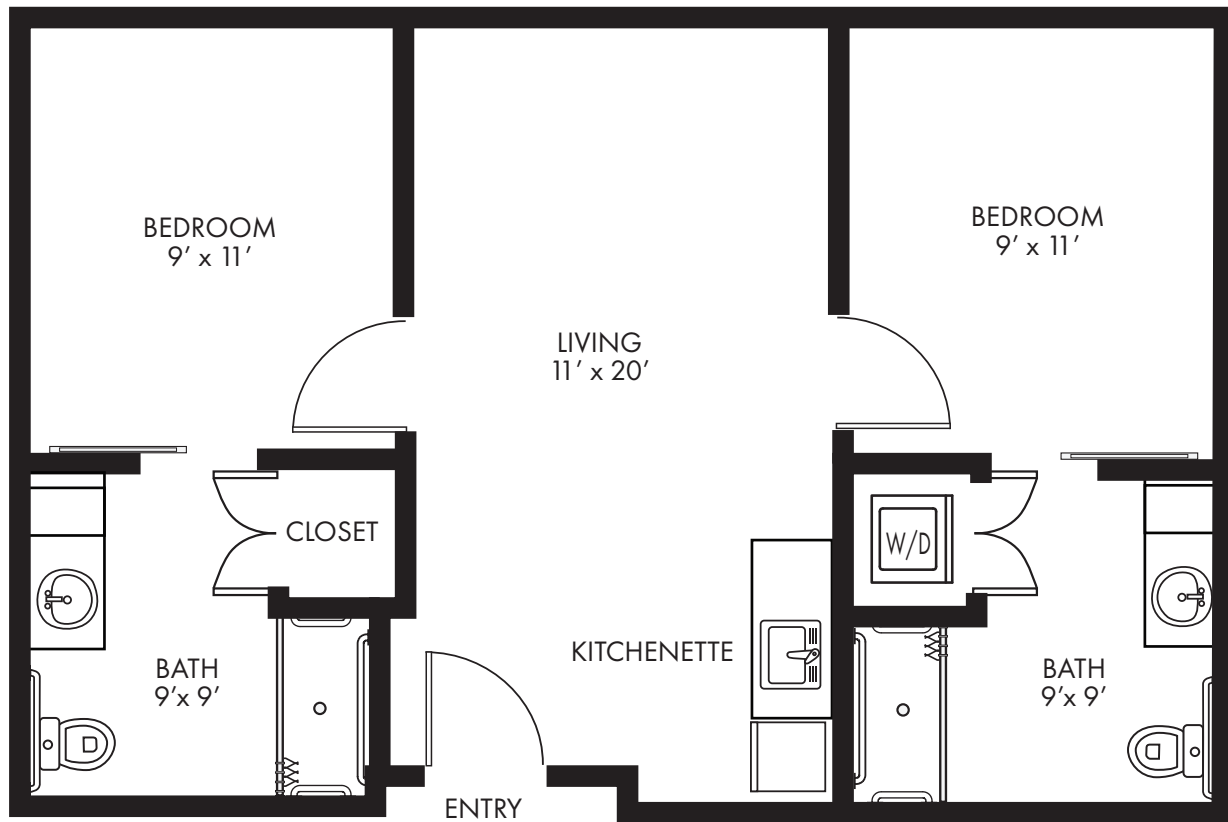

# ASSISTED LIVING

---

## THE SAWGRASS

Two Bedroom — 685 sq. ft.  
Approximate square footage