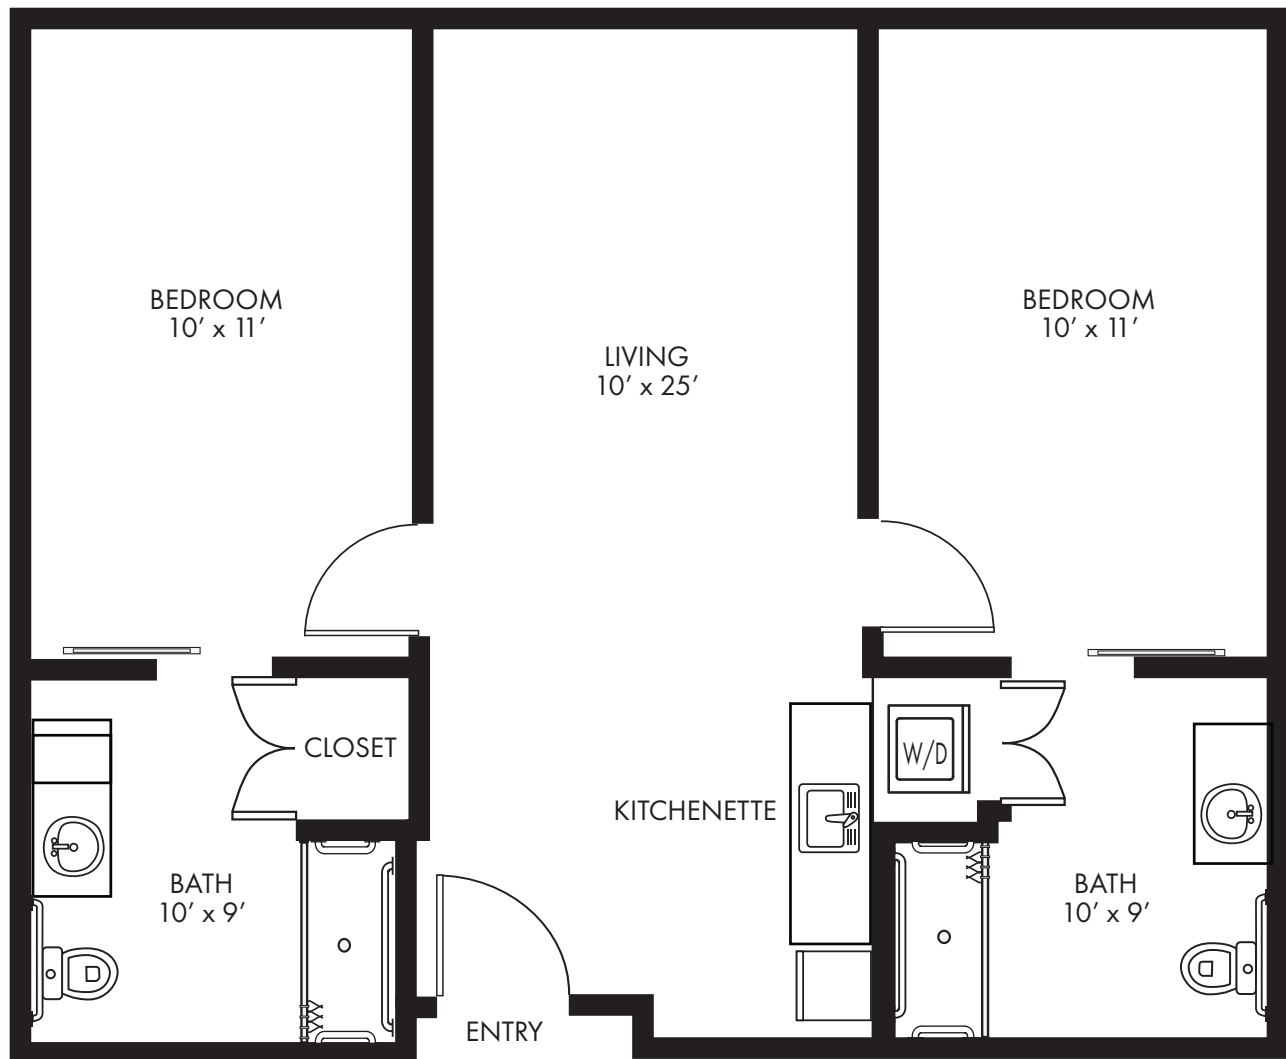

ASSISTED LIVING

THE PALMETTO
Two Bedroom — 810 sq. ft.
Approximate square footage