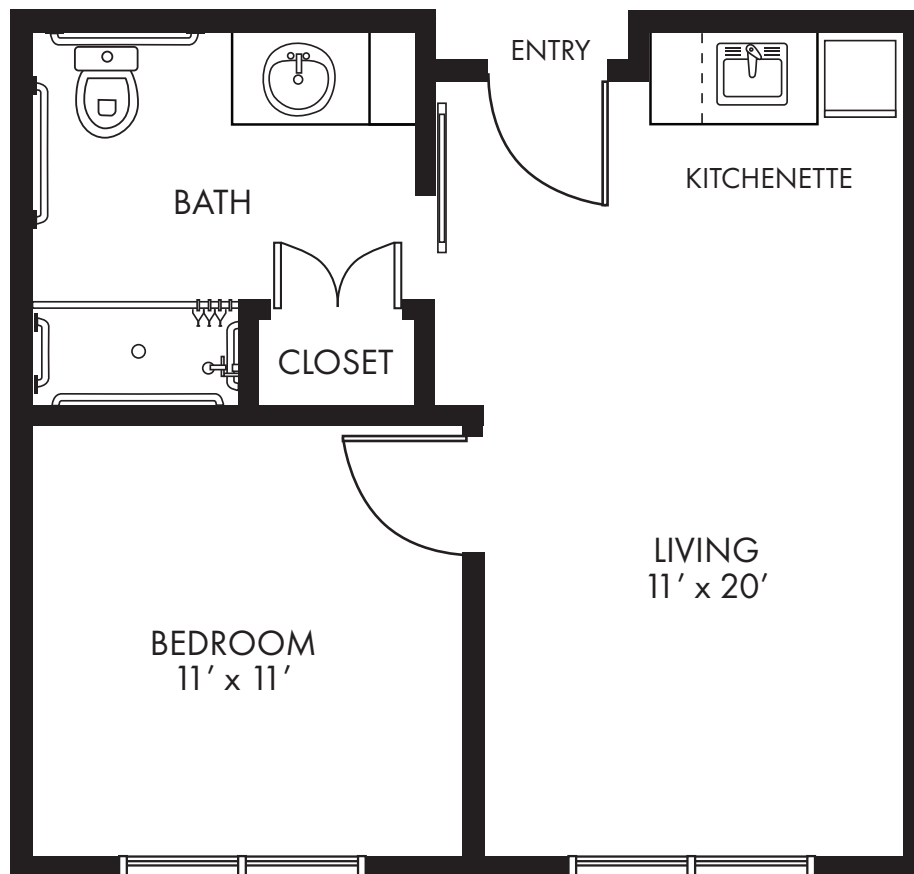

ASSISTED LIVING

THE OLEANDER
One Bedroom — 500 sq. ft.
Approximate square footage