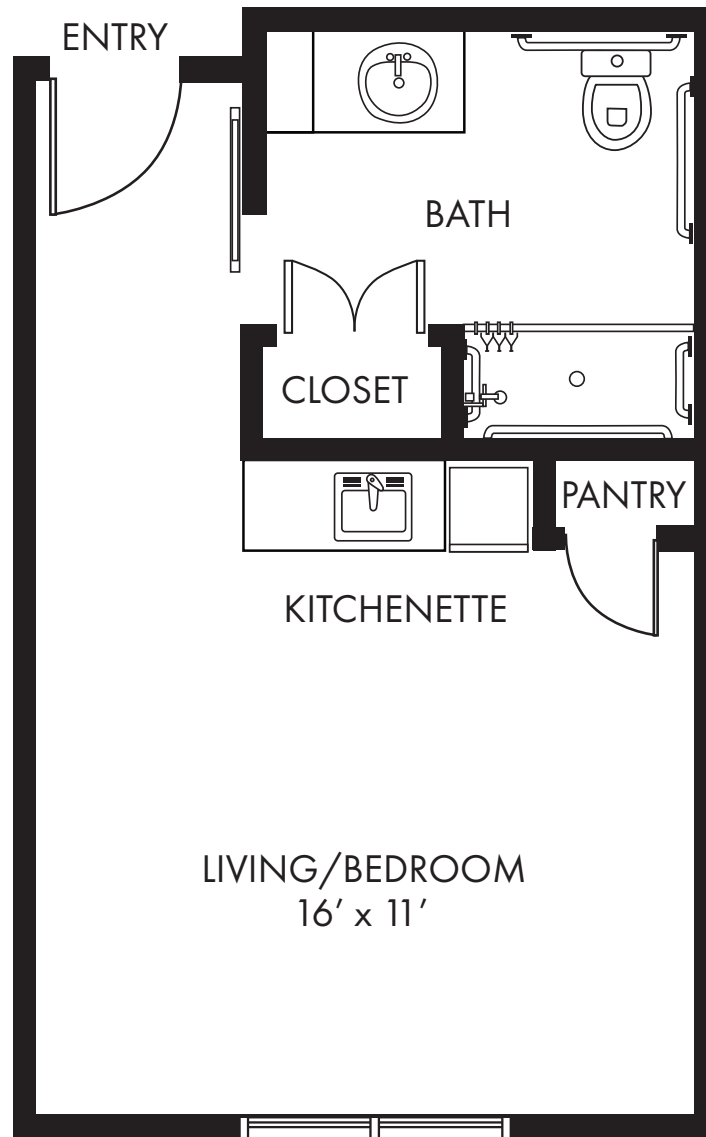

# ASSISTED LIVING

---

## THE JUNIPER Studio — 402 sq. ft.

Approximate square footage