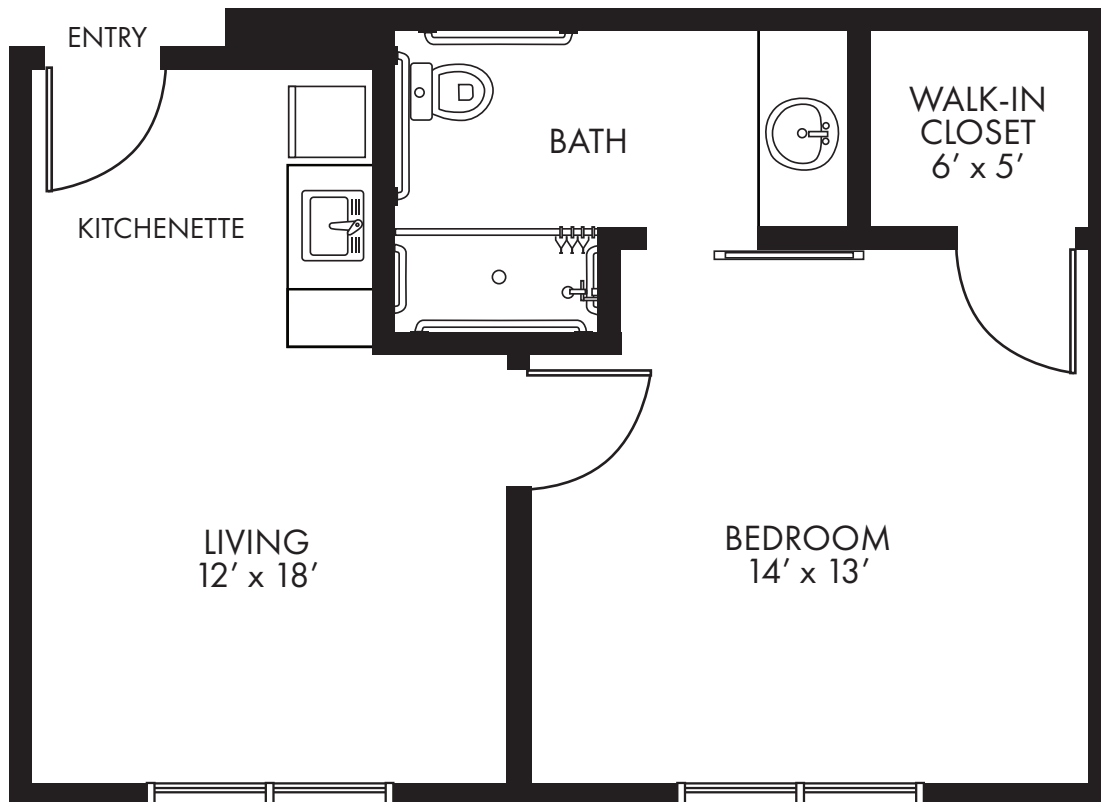

ASSISTED LIVING

THE JASMINE
One Bedroom — 520 sq. ft.
Approximate square footage