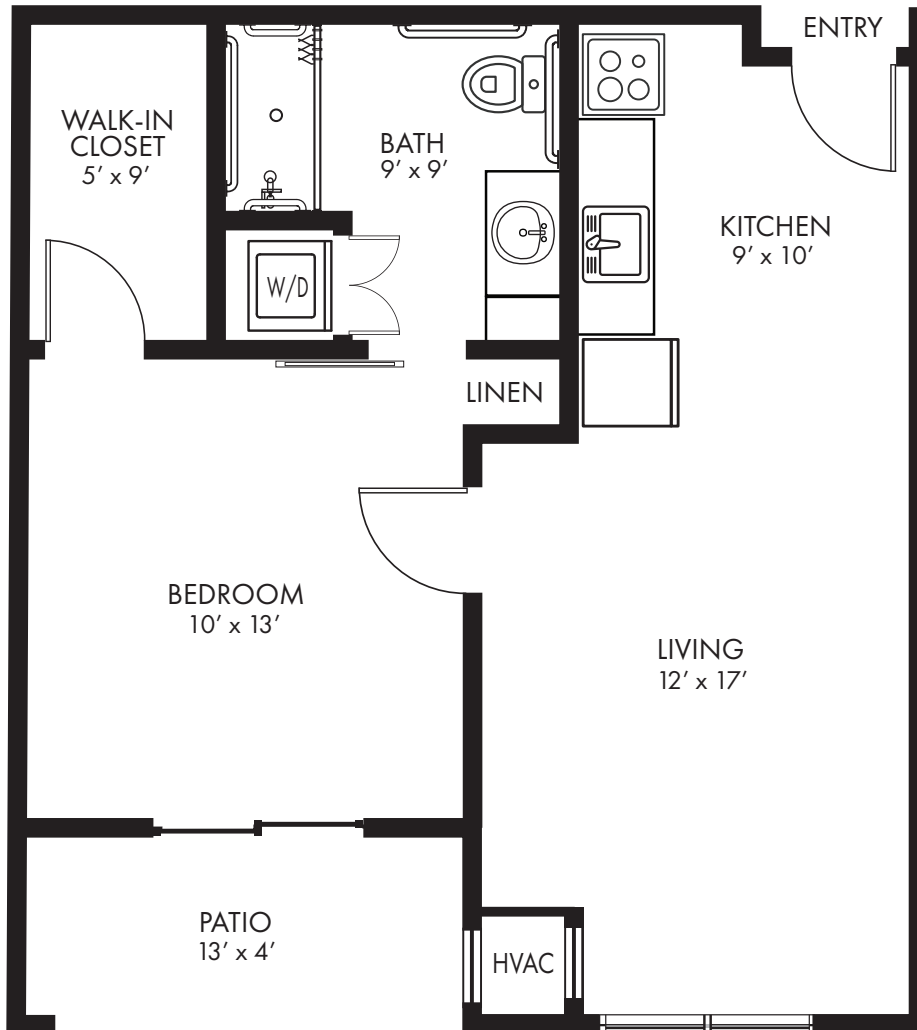

# INDEPENDENT LIVING

---

**THE HIBISCUS**  
One Bedroom — 732 sq. ft.  
Approximate square footage