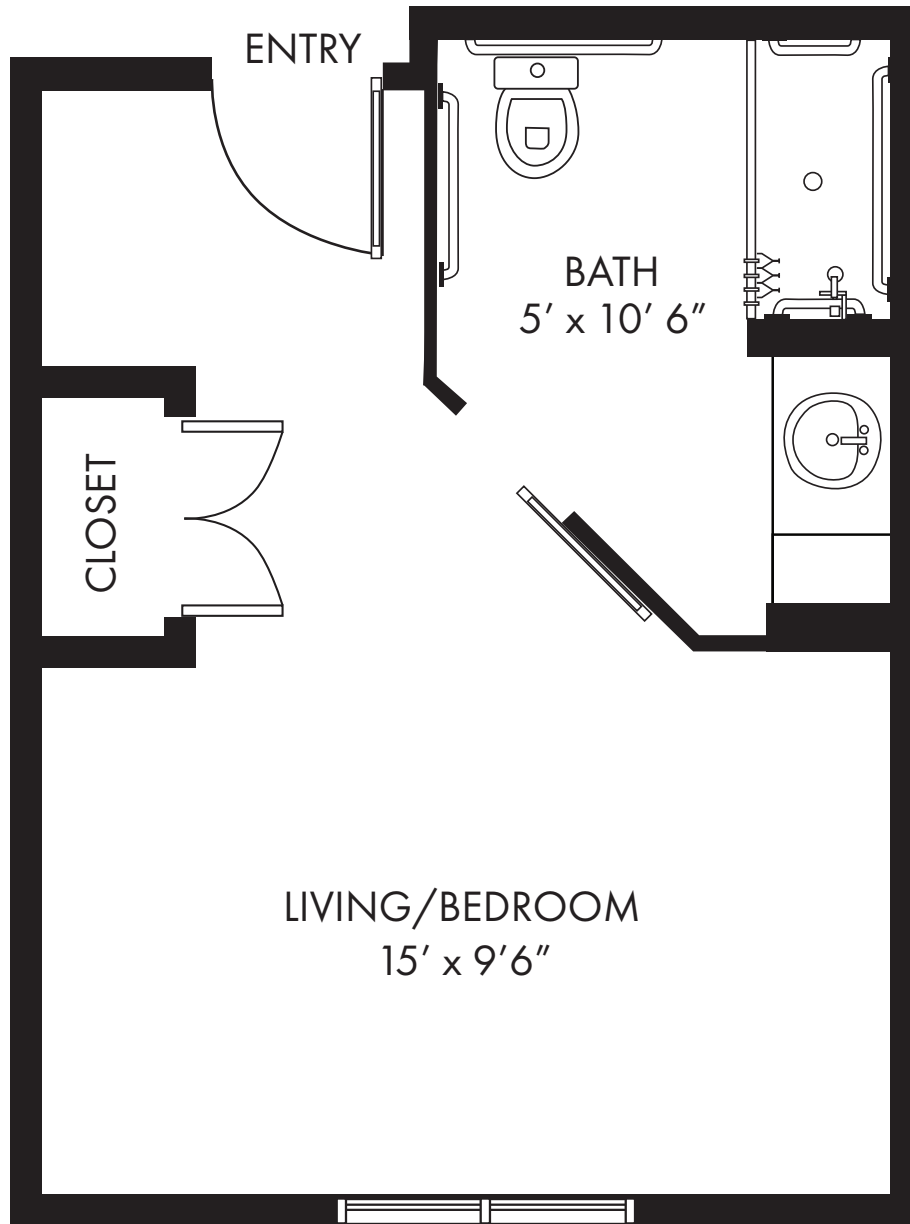

MEMORY CARE

THE CYPRESS Studio — 338 sq. ft.

Approximate square footage