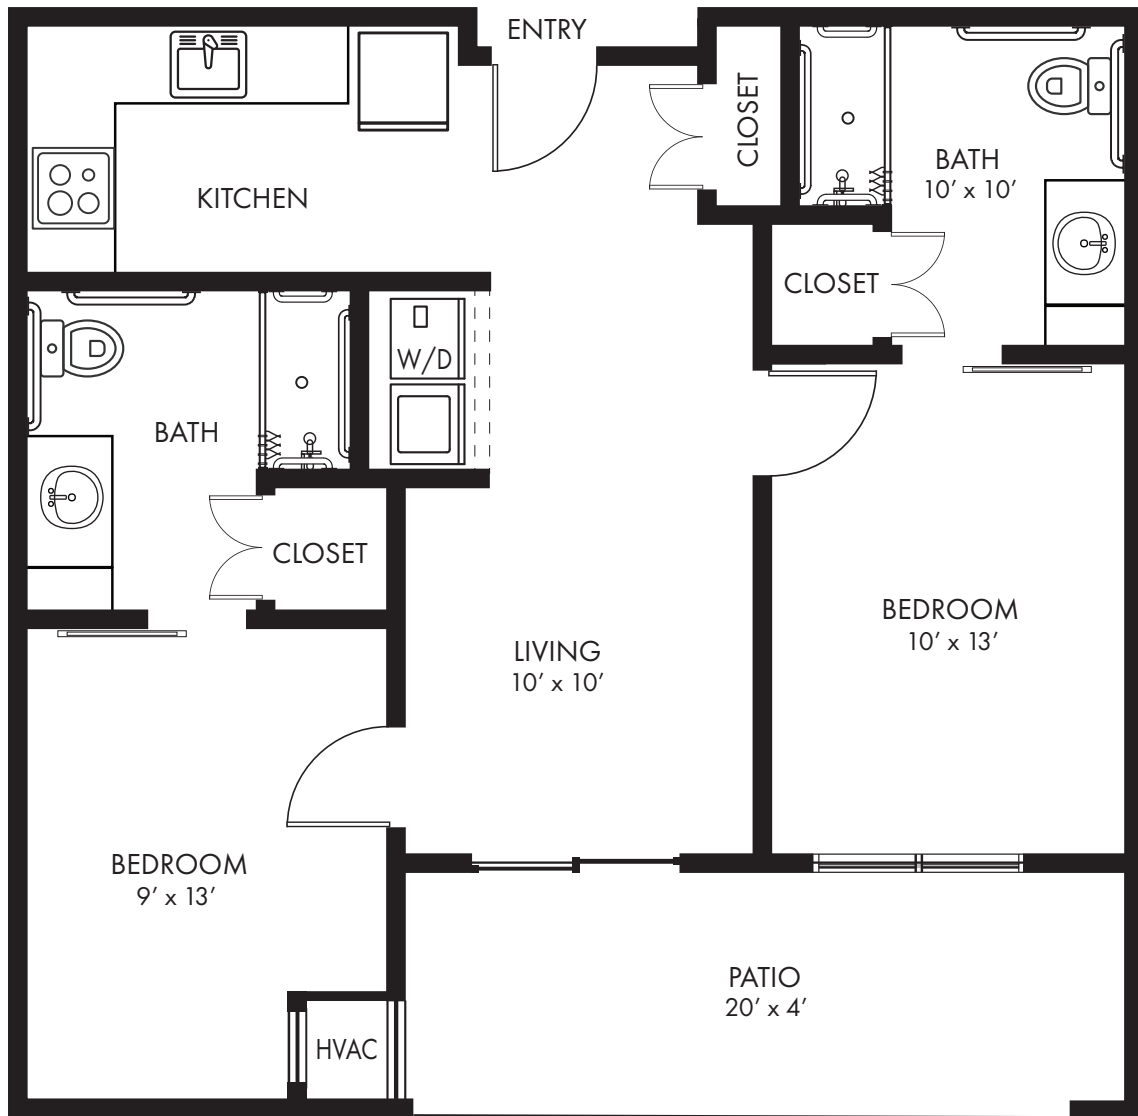

INDEPENDENT LIVING

THE AZALEA

Two Bedroom — 970 sq. ft.

Approximate square footage